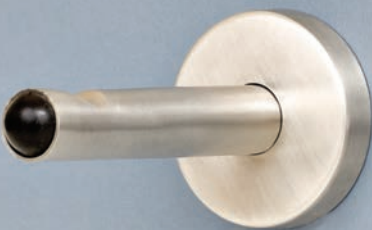

Accessories

Coat Hook // C5007