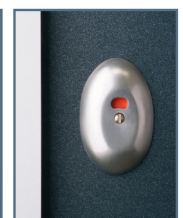

Indicator Bolts

TOLLGATE
PRODUCTS LIMITED

www.tollgateproducts.co.uk

Tollgate Products Limited, Heslop, Halesfield 21, Telford Shropshire TF7 4NX
Tel: 01952 520130 Fax: 01952 520131 Email: sales@tollgateproducts.co.uk